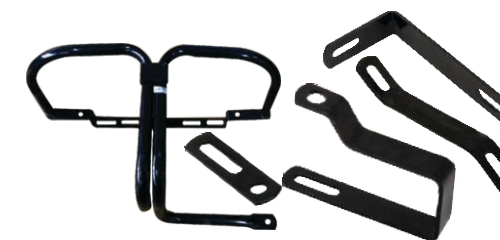

# PANNIER BOX SPARES PARTS

TASHA DX CLAMP FITTING  
(CR-9, CR-38, CR-2, CR-5, CR-3)

MIKKA UNIVERSAL CLAMP FITTING  
(CR-28, CR-14, CR-38, CR-4, CR-18, CR-1)

SUPER DOUBLE LOCK CLAMP FITTING  
(CR-29, CR-4, CR-14, CR-1, CR-31)

SR. MATCHING STAR SPORTS CLAMP FITTING  
(CR-30, CR-22, CR-31, CR-38, CR-1)

SR. MATCHING SPL i smart CLAMP FITTING  
(CR-30, CR-38, CR-18, CR-22, CR-8, CR-1, CR-12)

YOKO CT-100 CLAMP FITTING  
(CR-25, CR-14, CR-4, CR-18)