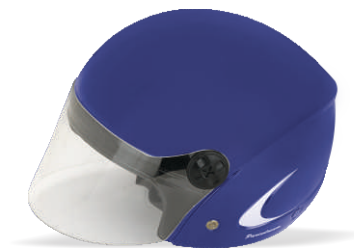

ALL HELMETS ARE AVAILABLE IN GLOSSY & MATT FINISH

Aerostar Helmets can be supplied along with following visor types :

CLEAR VISOR (CV)

SMOKY VISOR (SV)

SILVER BLACK

CHERRY RED

BLUE

BASIC SINGLE COLOUR AVAILBALE 