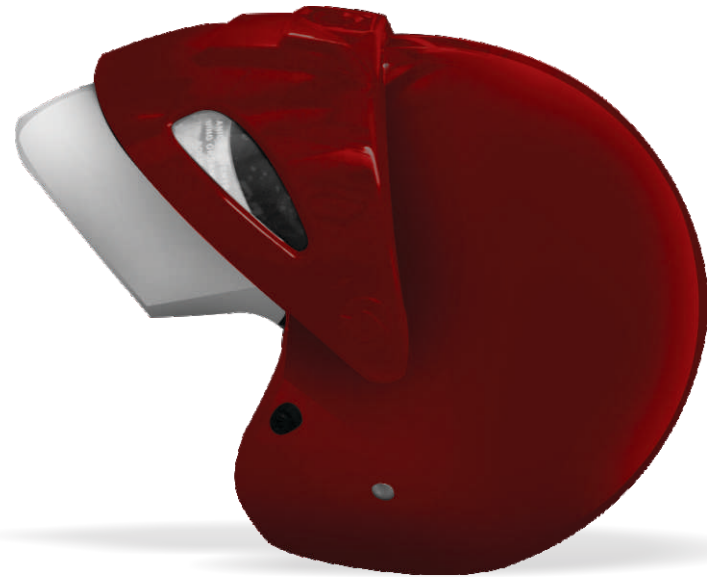

HAWK PLUS
OPEN FACE

IS: 4151

CML-1828564

WINE RED

BASIC SINGLE COLOUR AVAILABLE

SIZES AVAILABLE: M, L, XL

Aerostar Helmets can be supplied along with following visor types :

PRODUCT FEATURES

- High impact resistant ABS plastic
- Varnishing with special paints for increased weather resistance
- Aerodynamic shell design constructed using advanced lightweight material.
- Standard EPSL (thermocool) used as per BIS norm
- Comfortable fit

ALL HELMETS ARE AVAILABLE IN GLOSSY & MATT FINISH