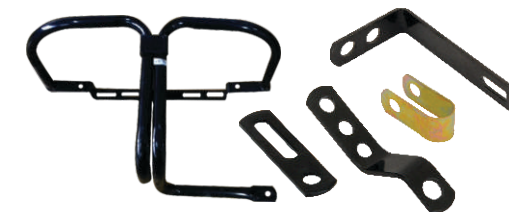

LID SR PLAIN/YOKO

LID SUPER DOUBLE LOCK

LID NIKI

PANNIER BOX  
SPARES PARTS

YOKO CLAMP FITTING  
(CR-14, CR-11, CR-4, CR-1, CR-25)

SR. UNIVERSAL CLAMP FITTING  
(CR-14, CR-11, CR-4, CR-1, CR-30)

SR. SPL+ CLAMP FITTING  
(CR-30, CR-38, CR-2, CR-31, CR-14)