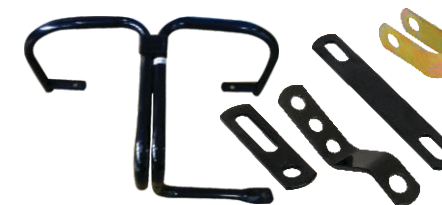

# PANNIER BOX SPARES PARTS

TASHA DX CLAMP FITTING  
(CR-9, CR-38, CR-2, CR-5, CR-3)

MIKKA UNIVERSAL CLAMP FITTING  
(CR-28, CR-14, CR-38, CR-4, CR-18, CR-1)

SUPER DOUBLE LOCK CLAMP FITTING  
(CR-29, CR-4, CR-14, CR-1, CR-31)

SR. MATCHING STAR SPORTS CLAMP FITTING  
(CR-30, CR-22, CR-31, CR-38, CR-1)

SR. MATCHING SPL i smart CLAMP FITTING  
(CR-30, CR-38, CR-18, CR-22, CR-8, CR-1, CR-12)

YOKO CT-100 CLAMP FITTING  
(CR-25, CR-14, CR-4, CR-18)