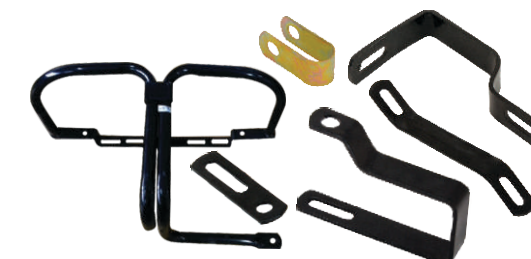

# PANNIER BOX SPARES PARTS

TASHA DX CLAMP FITTING  
(CR-9, CR-38, CR-2, CR-5, CR-3)

MIKKA UNIVERSAL CLAMP FITTING  
(CR-28, CR-14, CR-38, CR-4, CR-18, CR-1)

SUPER DOUBLE LOCK CLAMP FITTING  
(CR-29, CR-4, CR-14, CR-1, CR-31)

SR. MATCHING STAR SPORTS CLAMP FITTING  
(CR-30, CR-22, CR-31, CR-38, CR-1)

SR. MATCHING SPL i smart CLAMP FITTING  
(CR-30, CR-38, CR-18, CR-22, CR-8, CR-1, CR-12)

YOKO CT-100 CLAMP FITTING  
(CR-25, CR-14, CR-4, CR-18)