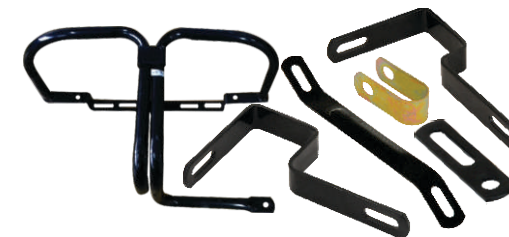

SR. SPL. PRO CLAMP FITTING  
(CR-30, CR-7, CR-4, CR-8, CR-1, CR-14)

SR. HF DX / CD DX CLAMP FITTING  
(CR-30, CR-15, CR-2, CR-4, CR-14)

SR. GLAMOUR CLAMP FITTING  
(CR-30, CR-35, CR-22, CR-4, CR-14)

SR. SUPER SPL. / i3S CLAMP FITTING  
(CR-30, CR-32, CR-4, CR-22, CR-1, CR-14)